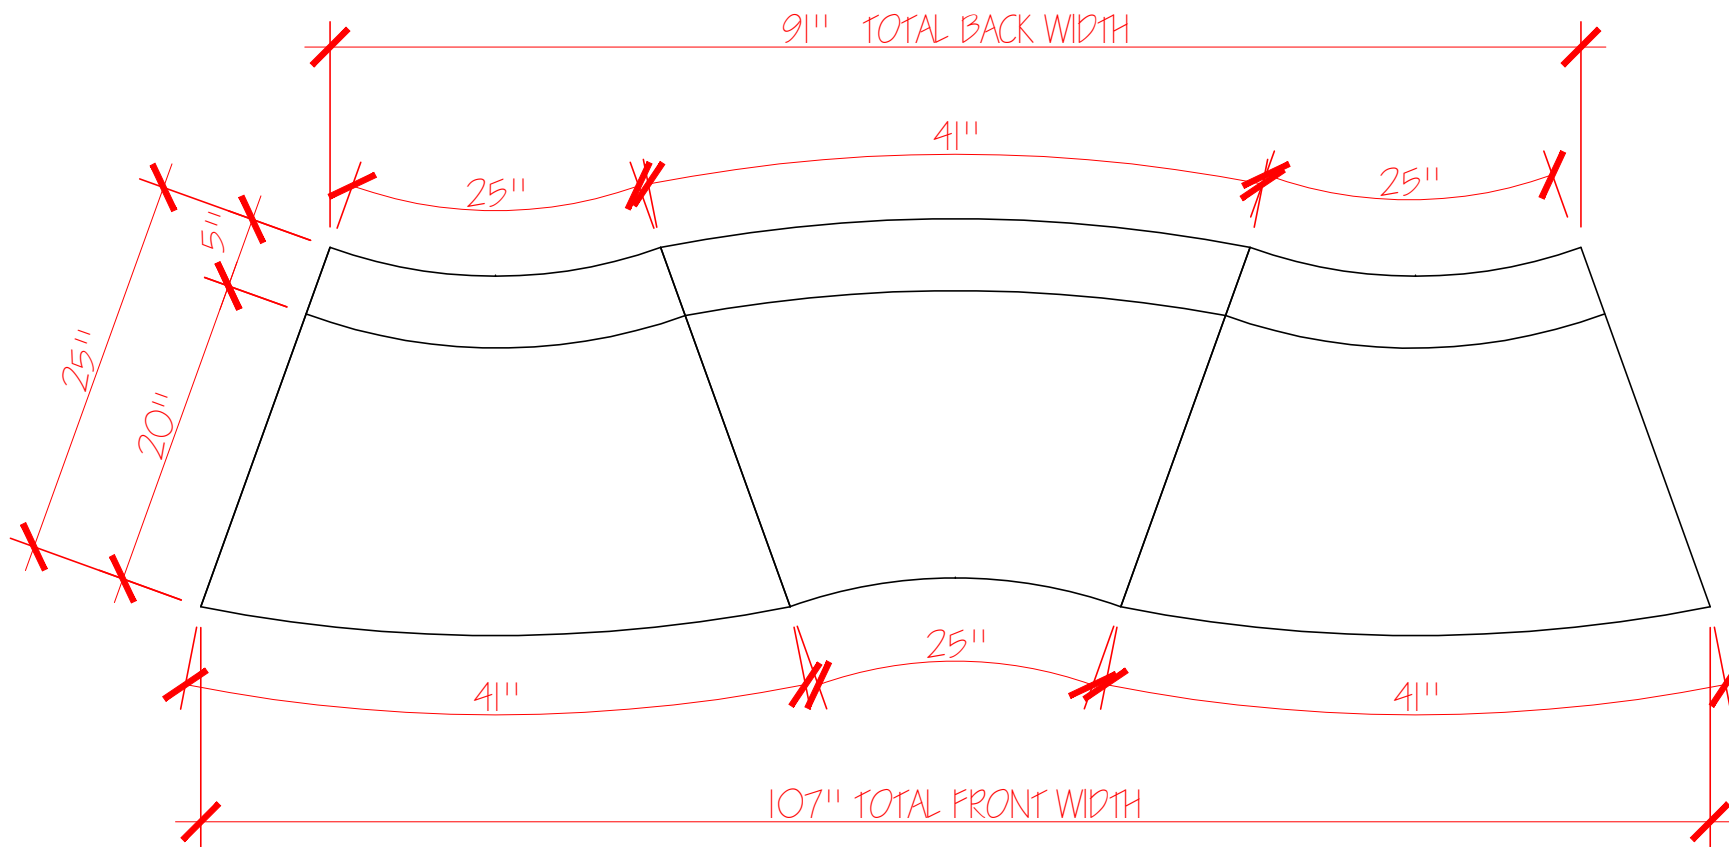

# PISA LOUNGE MODULAR 3 PIECE SOFA

TOP VIEW