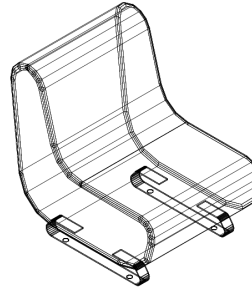

GNU – CHAIRS

PRODUCT: GNU CHAIRS

CODE: GNU

<u>DIMENSIONS:</u>	<u>JAS-CH</u>	<u>Imperial</u>	<u>Metric</u>
Seat Height		15,75"	400 mm
Overall Height		32.7"	830 mm
Overall Depth		32.7"	830 mm
Overall Width		24.4 "	620 mm
Seat Depth		18.9"	480 mm

SPECIFICATIONS: GNU Chair

Frame: FSC® Certified Plywood. Furniture grade fibreboard.

Foam: Combustion Modified High Resilience (CMHR) foam

Chair Base: Sled Base, Chrome, 50mm x 6mm flat bright steel

SPECIFICATIONS: GNU Ottoman