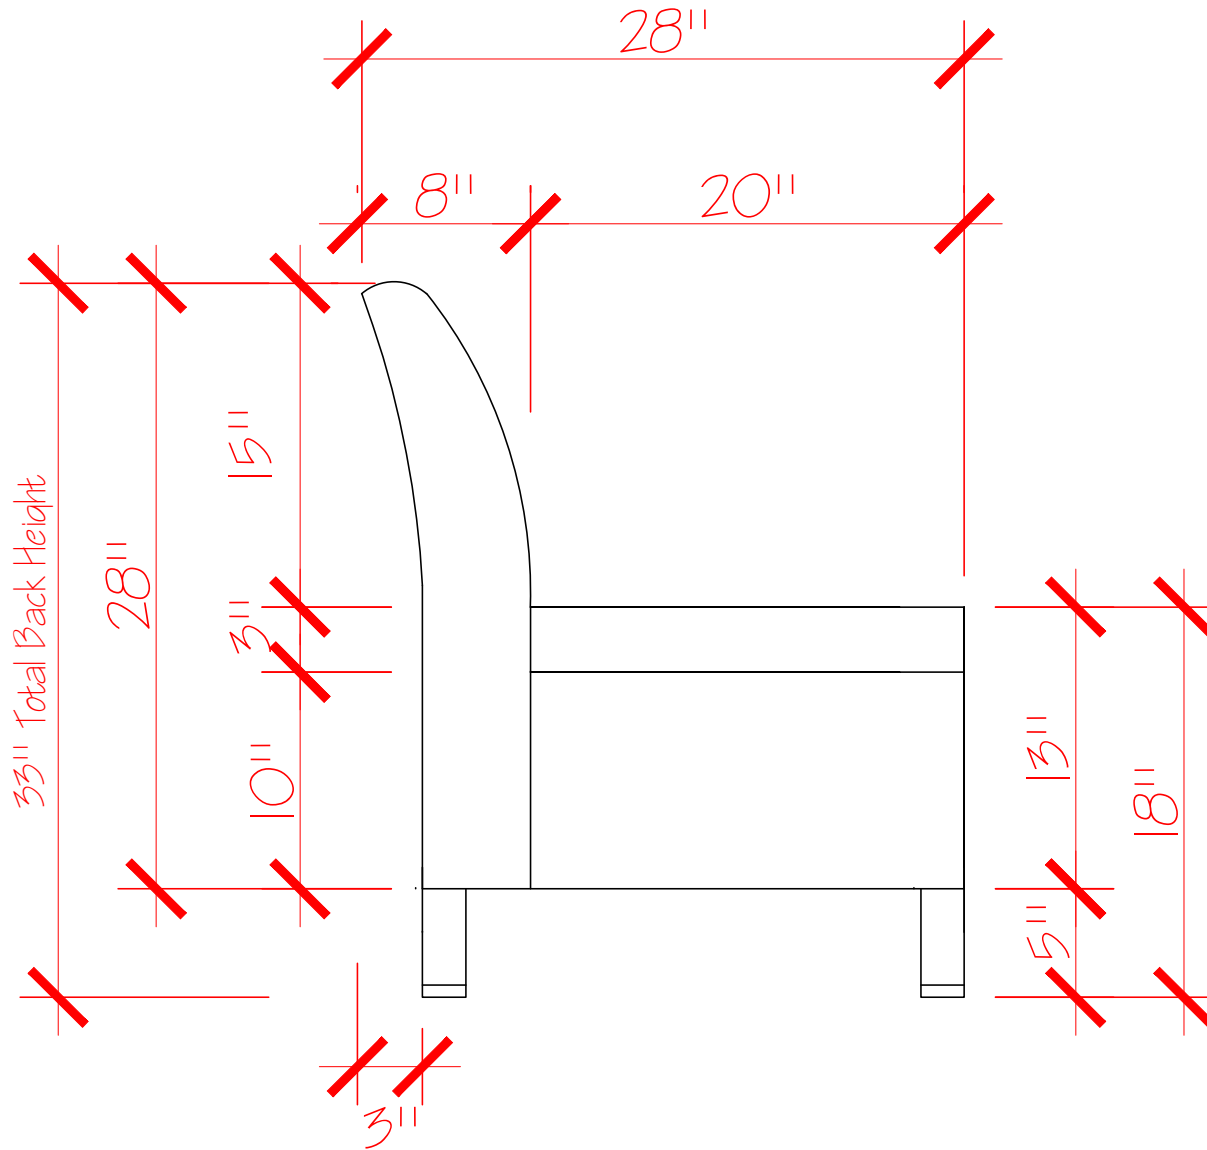

PISA LOUNGE MODULAR 3 PIECE SOFA

SIDE PROFILE