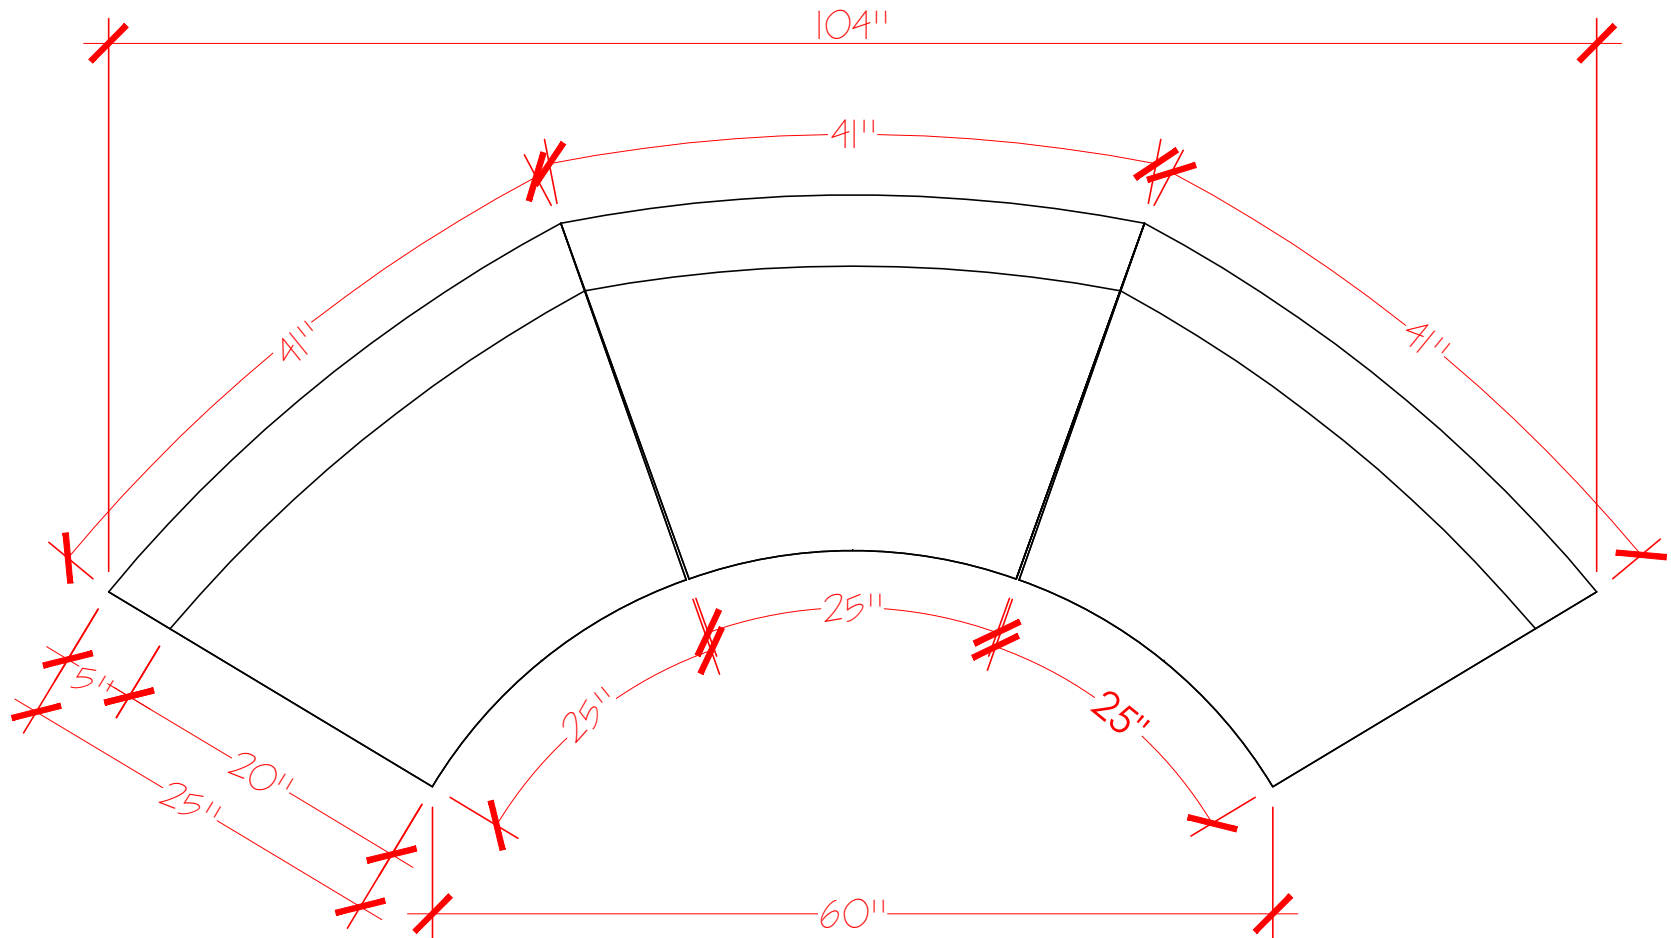

# PISA LOUNGE MODULAR 3 PIECE SOFA

TOP VIEW