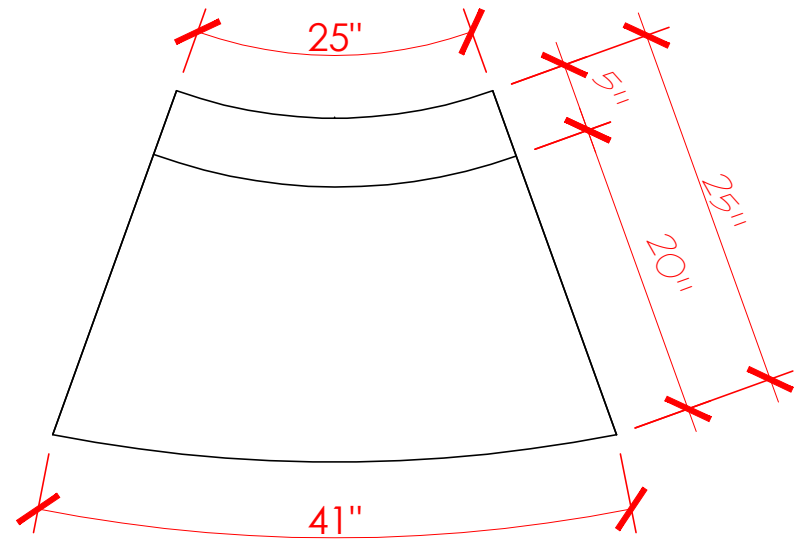

# PISA LOUNGE MODULAR 2 PIECES SEPARATED

TOP VIEW