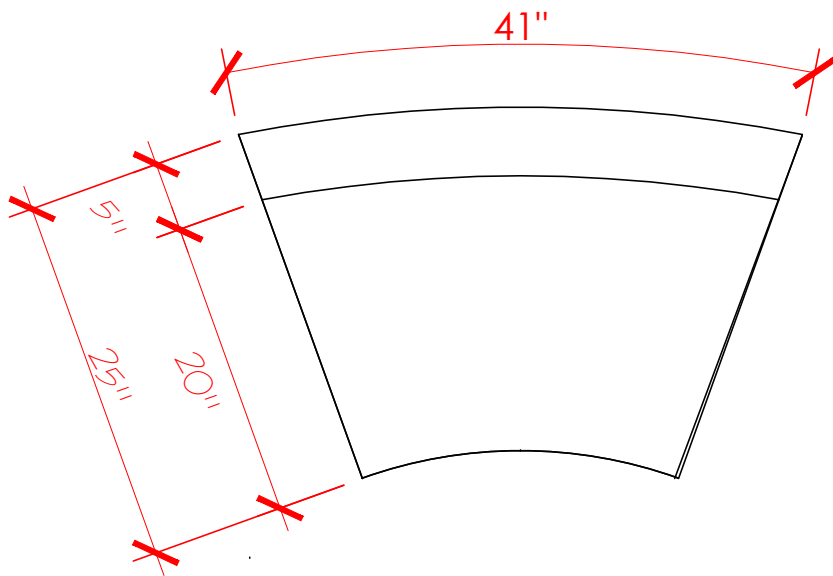

# PISA LOUNGE MODULAR 2 PIECES SEPARATED

TOP VIEW