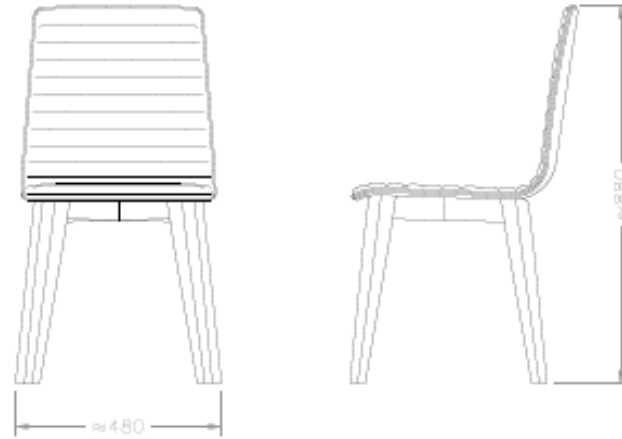

JASPER – CHAIRS & STOOLS

PRODUCT: JASPER CHAIRS, JASPER STOOLS

CODE: JAS-CH, JAS-ST

DIMENSIONS:	JAS-CH	Imperial	Metric
Seat Height	17.8 "	450 mm	
Overall Height	35.4 "	900 mm	
Overall Depth	20.0 "	510 mm	
Overall Width	18.0 "	460 mm	
Back Width	15.0 "	380 mm	
	JAS-ST	Imperial	Metric
Seat Height	30.0 "	760 mm	
Overall Height	19.3 "	490 mm	
Overall Depth	19.3 "	490 mm	
Overall Width	35.4 "	900 mm	
Back Width	14.2 "	360 mm	

SPECIFICATIONS:

Chair Shell: WOODEN_SHELL
One piece Laminated Seat & Back Shell
Finish: Beech

Upholstered: UPHOLSTERED SHELL
One piece Laminated Seat & Back Shell
Combustion Modified High Resilience (CMHR) foam